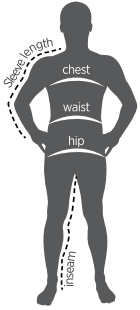

How to Measure for Men's Blazers

MENS & BOYS SIZE GUIDELINES

- **Chest** - With arms relaxed at sides, measure directly under your arms around the fullest part of your chest. Blazer sizes should correspond to your chest size (i.e., if you are a man with a 38" chest, you should probably fit best in a size 38 blazer).
- **Waist** - Measure the area where you want your trousers to sit, keeping the tape comfortably loose.
- **Height** – Your height will determine your blazer length:
 - Order a Youth if your height is 5' 3" or under, available in sizes 12 to 20
 - Order a Short if your height is between 5' 3" and 5' 7" (5' 7" is borderline), available in sizes 34S to 60S
 - Order a Regular if your height is between 5' 8" – 5' 11" (5' 11" is borderline), available in sizes from 34R to 66R
 - Order a Long if your height if your height is 6 Feet or above, available in sizes 38L to 60L

If measurements fall between sizes, please order the next size up.

SIZE	34	36	38	40	42	44	46	48	50	52	54	56	58	60
CHEST	33"	35"	37"	39"	41"	43"	45"	47"	49"	51"	53"	55"	57"	59"
WAIST	28"	30"	32"	34"	36"	38"	40"	42"	45"	48"	50"	52"	56"	58"

Men's Blazers Size Chart – Unit: inch

SIZE	12	14	16	18	20
CHEST	27"	28"	30"	31"	33"
WAIST	20"	21"	22"	23"	24"

Boy's Blazers Size Chart – Unit: inch

How to Measure for Women's Blazers

WOMENS & GIRLS SIZE GUIDELINES

- **Chest** - With arms relaxed at sides, measure directly under your arms around the fullest part of your chest. Blazer sizes should correspond to your chest size (i.e., if you are a woman with a 37" chest, you should probably fit best in a size 12 blazer).
- **Waist** - Measure your waistline, keeping the tape comfortably loose.
- **Height** – Your height will determine your blazer length:
 - Order a Youth if your height is 5' or under, available in sizes from 12 to 18
 - Order a Regular if your height is up to 5' 8", available in sizes from 0R to 26R
 - Order a Long if your height if your height is 5' 8" or above, available in sizes 0L to 24L