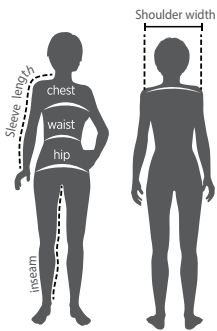

How to Measure for Men's Blazers

MENS & BOYS SIZE GUIDELINES

- **Chest** - With arms relaxed at sides, measure directly under your arms around the fullest part of your chest. Blazer sizes should correspond to your chest size (i.e., if you are a man with a 38" chest, you should probably fit best in a size 38 blazer).
- **Waist** - Measure the area where you want your trousers to sit, keeping the tape comfortably loose.
- **Height** – Your height will determine your blazer length:
 - Order a Youth if your height is 5' 3" or under, available in sizes 12 to 20
 - Order a Short if your height is between 5' 3" and 5' 7" (5' 7" is borderline), available in sizes 34S to 60S
 - Order a Regular if your height is between 5' 8" – 5' 11" (5' 11" is borderline), available in sizes from 34R to 66R
 - Order a Long if your height if your height is 6 Feet or above, available in sizes 38L to 60L

If measurements fall between sizes, please order the next size up.

SIZE	34	36	38	40	42	44	46	48	50	52	54	56	58	60
CHEST	33"	35"	37"	39"	41"	43"	45"	47"	49"	51"	53"	55"	57"	59"
WAIST	28"	30"	32"	34"	36"	38"	40"	42"	45"	48"	50"	52"	56"	58"

Men's Blazers Size Chart – Unit: inch

SIZE	12	14	16	18	20
CHEST	27"	28"	30"	31"	33"
WAIST	20"	21"	22"	23"	24"

Boy's Blazers Size Chart – Unit: inch

How to Measure for Women's Blazers

WOMENS & GIRLS SIZE GUIDELINES

- **Chest** - With arms relaxed at sides, measure directly under your arms around the fullest part of your chest. Blazer sizes should correspond to your chest size (i.e., if you are a woman with a 37" chest, you should probably fit best in a size 12 blazer).
- **Waist** - Measure your waistline, keeping the tape comfortably loose.
- **Height** – Your height will determine your blazer length:
 - Order a Youth if your height is 5' or under, available in sizes from 12 to 18
 - Order a Regular if your height is up to 5' 8", available in sizes from 0R to 26R
 - Order a Long if your height if your height is 5' 8" or above, available in sizes 0L to 24L