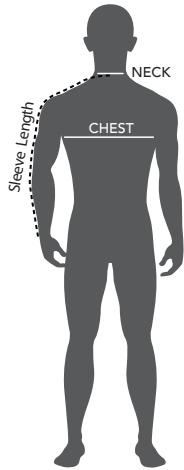

Girl's and Boy's Size Availability

GIRLS SIZE GUIDELINES

	GIRLS LG	GIRLS XL
Size	12	14
Bust/Chest	30"	31.5"

NOTES: To determine the proper size, please follow these simple instructions:

- CHEST/BUST: Measure around the chest at the fullest point of the bust.

BOYS SIZE GUIDELINES

	BOYS LG	BOYS XL
Size	14	16
Chest	31.5"	33"

NOTES: To determine the proper size, please follow these simple instructions:

- CHEST: Measure around the chest at the fullest point at the under arm area.