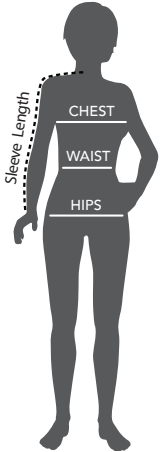

Women's and Men Size Availability

WOMEN SIZE GUIDELINES

	XS	SM	MD	LG	XL	2XL	3XL
Size	0-2	4-6	8-10	12-14	16-18	20-22	24-26
Chest/Bust	32-33"	34-35"	36-37.5"	38.5-40.5"	41.5-44.5"	46-48.5"	50-52.5"

NOTES: To determine the proper size, please follow these simple instructions:

- CHEST/BUST: Measure around the chest at the fullest point of the bust.

MENS SIZE GUIDELINES

	XS	SM	MD	LG	XL	2XL	3XL	4XL	5XL
Neck	15"	15.5"	16"	16.5"	17.5"	18.5"	19.5"	20.5"	21.5"
Chest	30-32"	34-36"	38-40"	42-44"	46-48"	50-52"	54-56"	58-60"	62-64"

NOTES: To determine the proper size, please follow these simple instructions:

- CHEST: Measure around the chest at the fullest point at the under arm area.