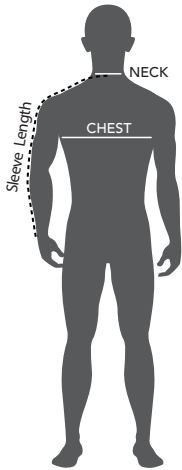

Women's and Men Size Availability

WOMEN SIZE GUIDELINES

	XS	SM	MD	LG	XL	2XL	3XL
Size	0-2	4-6	8-10	12-14	16-18	20-22	24-26
Chest/Bust	32-33"	34-35"	36-37.5"	38.5-40.5"	41.5-44.5"	46-48.5"	50-52.5"

NOTES: To determine the proper size, please follow these simple instructions:

- CHEST/BUST: Measure around the chest at the fullest point of the bust.

MENS SIZE GUIDELINES

	XS	SM	MD	LG	XL	2XL	3XL	4XL	5XL
Neck	15"	15.5"	16"	16.5"	17.5"	18.5"	19.5"	20.5"	21.5"
Chest	30-32"	34-36"	38-40"	42-44"	46-48"	50-52"	54-56"	58-60"	62-64"

NOTES: To determine the proper size, please follow these simple instructions:

- CHEST: Measure around the chest at the fullest point at the under arm area.