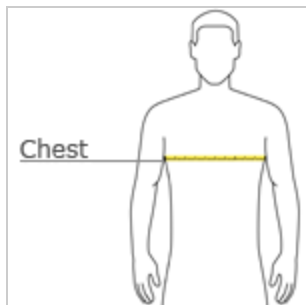

### HOW TO MEASURE

#### CHEST WIDTH

Measure under the arm and around the fullest part of the chest with arms down, keeping tape horizontal.