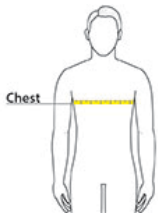

Carhartt Force[®] Solid Short Sleeve Shirt. CT105292

PRODUCT MEASUREMENTS

	S	M	L	XL	2XL	3XL	4XL
Body Length at Back	30 1/2	31	31 1/2	32	32 1/2	33	33 1/2
Chest	20 7/8	22 7/8	24 7/8	26 7/8	28 7/8	30 7/8	32 7/8
Sleeve Length from Center Back	20 1/4	20 3/4	21 1/4	21 3/4	22 1/4	22 3/4	23 1/4
Pocket Height	6 1/2	6 1/2	6 1/2	6 1/2	6 1/2	6 1/2	6 1/2
Pocket Width	6	6	6	6	6	6	6

Body Length at Back: Measured from high point shoulder to finished hem at back.

Chest: Measured across the chest one inch below armhole when laid flat.

Sleeve Length from Center Back: Measure from Center Back neck to shoulder point to sleeve hem.

Pocket Height: Measure from top to bottom at center.

Pocket Width: Measure from side to side at top edge.

SPEC SHEET + MEASUREMENTS

Carhartt Force[®] Solid Short Sleeve Shirt. CT105292

SIZE CHARTS

	S	M	L	XL	2XL	3XL	4XL
Chest	34-36	38-40	42-44	46-48	50-52	54-56	58-60

HOW TO MEASURE

CHEST

Measure under the arm and around the fullest part of the chest with arms down, keeping tape horizontal.

COLORS

Please note: PMS code information is shown only when an exact match is available.