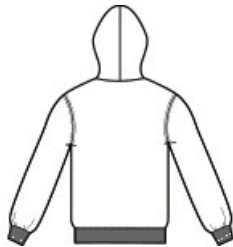

SPEC SHEET + MEASUREMENTS

Champion® Powerblend® Pullover Hoodie. S700

Product photo

- 9-ounce, 50/50 U.S. grown cotton/poly
- 50/40/10 cotton/poly/black poly (Light Steel)
- 50/48/2 cotton/poly/black poly (Silver Grey)
- Double Dry technology wicks moisture
- Two-ply hood with dyed-to-match drawcords
- 1x1 rib knit sleeve cuffs and hem
- Front pouch pocket
- Embroidered Champion “C” logo at left cuff
- Woven back neck label

CARE INSTRUCTIONS

Machine wash cold with like colors. Do not bleach. Tumble dry low. Cool iron if necessary.

Sketches

back