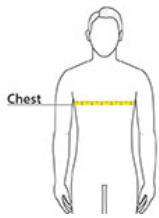

PRODUCT MEASUREMENTS

	XS	S	M	L	XL	2XL	3XL	4XL
Body Length at Back	27	28	29	30	31	32	32 1/2	33
Chest	18	19	21 1/4	22 1/4	23 3/4	25 1/4	27 1/4	29 1/4
Sleeve Length from Center Back	16 3/4	17 1/2	18 1/4	19	19 3/4	20 1/2	21 1/4	22

Body Length at Back: Measured from high point shoulder to finished hem at back.

Chest: Measured across the chest one inch below armhole when laid flat.

Sleeve Length from Center Back: Measure from Center Back neck to shoulder point to sleeve hem.

SIZE CHARTS

	XS	S	M	L	XL	2XL	3XL	4XL
Chest	32-34	35-37	38-40	41-43	44-46	47-49	50-53	54-57

SPEC SHEET + MEASUREMENTS

District® Perfect Tri® DTG Tee. DM130DTG

HOW TO MEASURE

CHEST

Measure under the arm and around the fullest part of the chest with arms down, keeping tape horizontal.