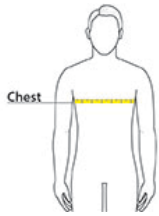

SPEC SHEET + MEASUREMENTS

District® V.I.T.™ Fleece Hoodie. DT6100

Product photo

An ideal canvas for decorators, this soft fleece is everything and more at an unbeatable value.

- 8.3-ounce (280 GSM)
- 65/35 ring spun cotton/polyester, 3-end fleece
- 60/40 ring spun cotton/polyester, 3-end fleece (Heathers and Frosts)
- 100% ring spun cotton face (Solids, Grey Frost, Light Heather Grey)
- Jersey-lined, two-piece hood
- Dyed-to-match drawcords with aluminum grommets
- Shoulder to shoulder back neck tape
- Side seamed
- 1x1 rib knit cuffs and hem
- Tear-away label

PRODUCT MEASUREMENTS

	XS	S	M	L	XL	2XL	3XL	4XL	5XL	6XL
Body Length at Back	27	28	29	30	31	32	32 1/2	33	33 1/2	34
Chest	19	20 1/2	22	23 1/2	25	26 1/2	28 1/2	30 1/2	32 1/2	34 1/2
Sleeve Length from Center Back	34 1/2	35 1/4	36	36 3/4	37 1/2	38 1/4	39	39 3/4	40 1/2	41 1/4

Body Length at Back: Measured from high point shoulder to finished hem at back.

Chest: Measured across the chest one inch below armhole when laid flat.

Sleeve Length from Center Back: Measure from Center Back neck to shoulder point to sleeve hem.

SIZE CHARTS

	XS	S	M	L	XL	2XL	3XL	4XL	5XL	6XL
Chest	32-34	35-37	38-40	41-43	44-46	47-49	50-53	54-57	58-60	61-63

SPEC SHEET + MEASUREMENTS

District® V.I.T.™ Fleece Hoodie. DT6100

HOW TO MEASURE

CHEST

Measure under the arm and around the fullest part of the chest with arms down, keeping tape horizontal.