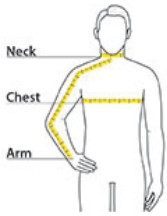

	ML	LL	XLL	2XLL	3XLL
Body Length at Back	36 1/2	36 3/4	37	37 1/4	37 1/2
Chest	46	50	54	57	60
Sleeve Length from Center Back	20 1/4	21 1/4	22 1/4	23	23 3/4

Body Length at Back: Measured from high point shoulder to finished hem at back.

Chest: Measured across the chest one inch below armhole when laid flat.

Sleeve Length from Center Back: Measure from Center Back neck to shoulder point to sleeve hem.

SIZE CHARTS

	ML	LL	XLL	2XLL	3XLL
Chest	38 1/2 - 42	42 1/2 - 46	46 1/2 - 50	50 1/2 - 53	53 1/2 - 56
Neck	14 5/8 - 15 1/2	15 5/8 - 16 1/2	16 5/8 - 17 1/2	17 5/8 - 18 1/2	18 5/8 - 19 1/2

SPEC SHEET + MEASUREMENTS

Red Kap® Long Size, Short Sleeve Industrial Work Shirt.
SP24LONG

HOW TO MEASURE

Neck Measure around the fullest part of the neck at the base. **Chest Width** Measure under the arm and around the fullest part of the chest with arms down, keeping tape horizontal. **Arm** Place hand on hip. Start at the center of the back of the neck and measure across the shoulder, to the elbow, and then down to the wrist.