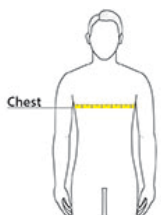

SPEC SHEET + MEASUREMENTS

SPORT-TEK

Sport-Tek® CamoHex Tee. ST370

PRODUCT MEASUREMENTS

	XS	S	M	L	XL	2XL	3XL	4XL
Chest	18 1/2	20	21 1/2	23	24 1/2	26	28	30
Body Length at Back	28	29	30	31	32	32 1/2	33	
Sleeve Length	17 1/4	18	18 3/4	19 1/2	20 1/4	21	21 3/4	22 1/2

Chest: Measured across the chest one inch below armhole when laid flat.

Body Length at Back: Measured from high point shoulder to finished hem at back.

Sleeve Length: Start at center of neck and measure down shoulder, down sleeve to hem.

SIZE CHARTS

	XS	S	M	L	XL	2XL	3XL	4XL
Chest	32-34	35-37	38-40	41-43	44-46	47-49	50-53	54-57

HOW TO MEASURE

CHEST

Measure under the arm and around the fullest part of the chest with arms down, keeping tape horizontal.