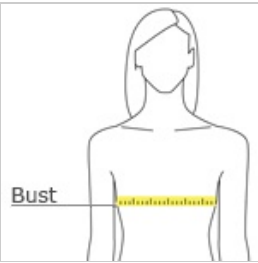

OGIO® Ladies Stealth Full-Zip Jacket. LOE728

STAY-COOL WICKING STRETCH REFLECTIVE DETAILS

- 8.6-ounce, 95/5 poly/spandex w ith stay-cool w icking technology
- OGIO heat transfer label for tag-free comfort
- OGIO embossed neck taping
- Black binding around hood and cuffs
- Black reverse-coil locking zipper w ith chin guard
- Ventilating perforation on center back
- Reflective O on back right shoulder
- Front pockets w ith mesh lining
- Thumbholes
- Curved back hem
- Reflective O on front left hip

CARE INSTRUCTIONS

Machine w ash color. Only non-chlorine bleach w hen needed.

Tumble dry low . Cool iron, if necessary.

front

back

HOW TO MEASURE

BUST

Measure under the arm and around the fullest part of the bust w ith arms dow n, keeping tape horizontal.

SIZE CHART

	XS	S	M	L	XL	2XL	3XL	4XL
Size	2	4/6	8/10	12/14	16/18	20/22	24/26	28/30
Bust	32-34	35-36	37-38	39-41	42-44	45-47	48-51	52-55

COLOR INFORMATION

Please note: PMS code information is shown only when an exact match is available.