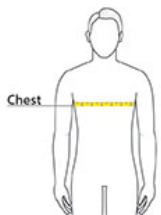

SPEC SHEET + MEASUREMENTS

PORT&CO.

Port & Co™ Core Fleece Crewneck Sweatshirt. PC78

PRODUCT MEASUREMENTS

	S	M	L	XL	2XL	3XL	4XL
Body Length at Back	28	29	30	31	32	33	34
Chest	20	22	24	26	28	30	32
Sleeve Length	34 1/8	35 1/8	36 1/8	37 1/8	37 5/8	38 1/8	38 5/8

Body Length at Back: Measured from high point shoulder to finished hem at back.

Chest: Measured across the chest one inch below armhole when laid flat.

Sleeve Length: Start at center of neck and measure down shoulder, down sleeve to hem.

SIZE CHARTS

	S	M	L	XL	2XL	3XL	4XL
Chest	35-37	38-40	41-43	44-46	47-49	50-53	54-57

HOW TO MEASURE

CHEST

Measure under the arm and around the fullest part of the chest with arms down, keeping tape horizontal.