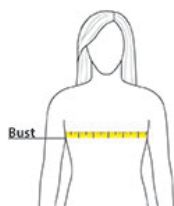

### PRODUCT MEASUREMENTS

	S	M	L	XL	2XL
Size	4/6	8/10	12/14	16/18	20/22
Body Length at Back	24 1/2	25 1/8	25 7/8	26 5/8	28 1/8
Bust	18 3/4	20 1/4	21 3/4	23 1/2	25 1/4
Sleeve Length from Center Back	33	33 1/2	34	34 1/2	35

**Body Length at Back:** Measured from high point shoulder to finished hem at back.

**Bust:** Measured across the chest one inch below armhole when laid flat.

**Sleeve Length from Center Back:** Measure from Center Back neck to shoulder point to sleeve hem.

### SIZE CHARTS

	S	M	L	XL	2XL
Size	4/6	8/10	12/14	16/18	20/22
Bust	33-35	36-38	39-41	42-44	45-48

## HOW TO MEASURE

---